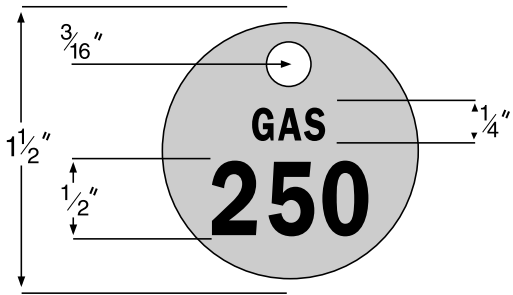

Stamped Brass Valve Tags (B-907)

- 1-1/2" diameter stamped valve tags
- Constructed from 19 gauge cartridge brass (40 mils thick)
- Black filled text for easy readability
- 1/4" Top Legend, 1/2" Number Sequence
- Standard package: 25 tags (one each of sequence)