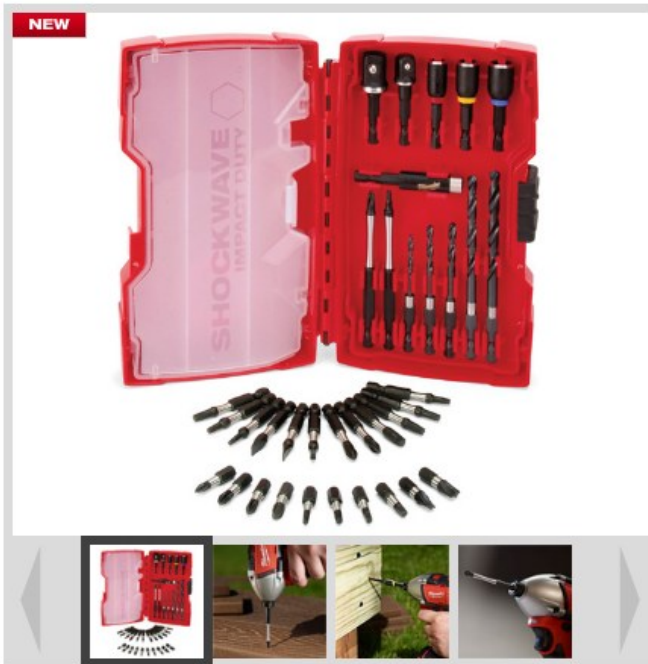

# 35pc Shockwave™ Drilling & Driving Bit Set 48-32-4402

PRINT

Tweet

818

Share

2632

ShareThis

4019