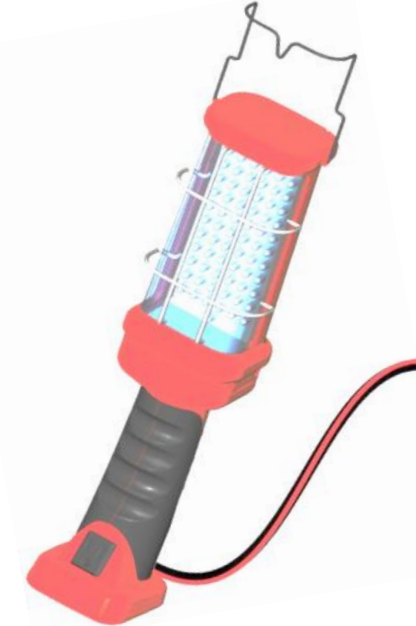

Southwire®

MODEL NUMBER: L1923

DESCRIPTION: 72 LED WORK LIGHT w/OUTLET

LISTINGS:

FEATURES & BENEFITS

72 LED Work Light

- 72 Long lasting Super bright LEDs
- Polycarbonate Lens
- High output reflector
- Folding Hanging Loop
- Shock resistant durable construction
- Non-slip Rubbereze™ Grip
- Hands Free Self Standing Base
- On/Off switch

CONSTRUCTION

Lamp type: LED Lamp wattage:
 Lumens: 180
 Cord Type: 16/3 Cord length: 6 ft.

TECHNICAL SPECIFICATIONS

Operating temperature rating:
 Operating environment:
 Nominal operating voltage:
 Nominal operating current:
 Nominal operating wattage: