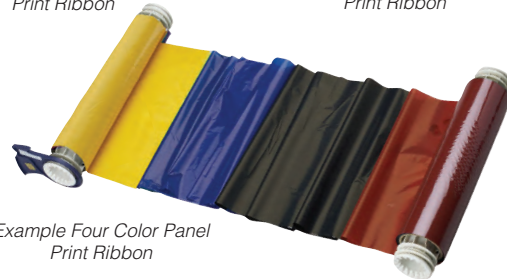

Example Single Color Print Ribbon

Example Two Color Panel Print Ribbon

Example Four Color Panel Print Ribbon

Two Color Paneled Print Ribbons

Catalog #	Color	Ribbon Width Inch (mm)	Color Panel Length Inch (mm)	Overall Length	Typical Yield From Ribbon
8" Panels used to create 2 color signs up to 8" long					
13523	Black & Red	6.250 (158.0)	8.000 (203.2) Panels	200 ft. (60.9 m)	One hundred 8" long labels
13522	Black & Red	8.800 (223.5)	8.000 (203.2) Panels	200 ft. (60.9 m)	One hundred 8" long labels
13527	Black & Yellow	6.250 (158.0)	8.000 (203.2) Panels	200 ft. (60.9 m)	One hundred 8" long labels
13529	Black & Orange	6.250 (158.0)	8.000 (203.2) Panels	200 ft. (60.9 m)	One hundred 8" long labels
13704	Black & Green	6.250 (158.0)	8.000 (203.2) Panels	200 ft. (60.9 m)	One hundred 8" long labels
13706	Black & Green	8.800 (223.5)	8.000 (203.2) Panels	200 ft. (60.9 m)	One hundred 8" long labels
15" Panels used to create 2 color signs up to 14" long					
13521	Black & Red	6.250 (158.0)	15.000 (381.0) Panels	200 ft. (60.9 m)	Sixty 14" long labels
13520	Black & Red	8.800 (223.5)	15.000 (381.0) Panels	200 ft. (60.9 m)	Sixty 14" long labels
13525	Black & Blue	6.250 (158.0)	15.000 (381.0) Panels	200 ft. (60.9 m)	Sixty 14" long labels
13524	Black & Blue	8.800 (223.5)	15.000 (381.0) Panels	200 ft. (60.9 m)	Sixty 14" long labels
13526	Black & Yellow	8.800 (223.5)	15.000 (381.0) Panels	200 ft. (60.9 m)	Sixty 14" long labels
13528	Black & Orange	8.800 (223.5)	15.000 (381.0) Panels	200 ft. (60.9 m)	Sixty 14" long labels
13705	Black & Green	6.250 (158.0)	15.000 (381.0) Panels	200 ft. (60.9 m)	Sixty 14" long labels
13707	Black & Green	8.800 (223.5)	15.000 (381.0) Panels	200 ft. (60.9 m)	Sixty 14" long labels