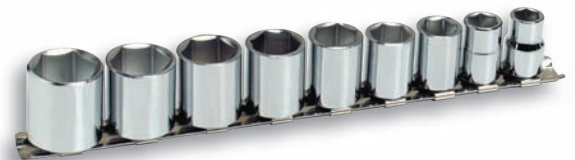

9 PIECE 3/8" DRIVE STANDARD SOCKET SET

• Weight: 1.20 lbs.

Item No.	Contents	Description
3809-6	30612	6 Pt. Standard Inch Socket 3/8" Drive 3/8"
	30614	6 Pt. Standard Inch Socket 3/8" Drive 7/16"
	30616	6 Pt. Standard Inch Socket 3/8" Drive 1/2"
	30618	6 Pt. Standard Inch Socket 3/8" Drive 9/16"
	30620	6 Pt. Standard Inch Socket 3/8" Drive 5/8"
	30622	6 Pt. Standard Inch Socket 3/8" Drive 11/16"
	30624	6 Pt. Standard Inch Socket 3/8" Drive 3/4"
	30626	6 Pt. Standard Inch Socket 3/8" Drive 13/16"
	30628	6 Pt. Standard Inch Socket 3/8" Drive 7/8"
		Clip Rail