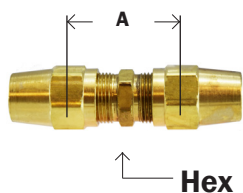

D.O.T. AIR BRAKE - COPPER TUBING

BRASS FITTINGS

SLEEVE

SAE# 120115BA

Part #	Tube O.D.	A	Approx. Wt. Lbs.	List Price
38-161	1/4"	0.25	0.01	0.55
38-162	3/8"	0.31	0.02	0.87
38-163	1/2"	0.38	0.02	0.88
38-164	5/8"	0.44	0.02	1.43
38-165	3/4"	0.50	0.04	3.72

60AB 1360

NUT

SAE# 120111BA

Part #	Tube O.D.	A	Hex	Approx. Wt. Lbs.	List Price
38-170	1/4"	0.75	0.56	0.02	1.79
38-171	3/8"	1.13	0.62	0.04	2.10
38-172	1/2"	1.25	0.81	0.08	4.51
38-173	5/8"	1.38	0.94	0.12	4.70
38-174	3/4"	1.56	1.12	0.18	10.06

20961 61AB 1361

UNION

SAE# 120101BA

Part #	Tube O.D.	A	Hex	Approx. Wt. Lbs.	List Price
38-179	1/4"	0.81	0.44	0.08	6.18
38-180	3/8"	1.10	0.56	0.14	7.79
38-181	1/2"	1.07	0.69	0.24	15.73
38-182	5/8"	1.41	0.81	0.34	21.81
38-183	3/4"				42.57

62AB 1362

TEE

SAE# 120401BA

Part #	Tube O.D.	A	Approx. Wt. Lbs.	List Price
38-188	1/4"	0.62	0.16	14.40
38-189	3/8"	0.82	0.24	15.19
38-190	1/2"	0.94	0.48	28.41

264AB 1364

ELBOW

SAE# 120201BA

Part #	Tube O.D.	A	Approx. Wt. Lbs.	List Price
38-196	1/4"	0.62	0.10	16.03