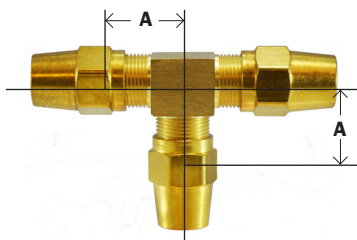

D.O.T. AIR BRAKE - COPPER TUBING

BRASS FITTINGS

SLEEVE

SAE# 120115BA

Part #	Tube O.D.	A	Approx. Wt. Lbs.	List Price
38-161	1/4"	0.25	0.01	0.55
38-162	3/8"	0.31	0.02	0.87
38-163	1/2"	0.38	0.02	0.88
38-164	5/8"	0.44	0.02	1.43
38-165	3/4"	0.50	0.04	3.72

60AB 1360

NUT

SAE# 120111BA

Part #	Tube O.D.	A	Hex	Approx. Wt. Lbs.	List Price
38-170	1/4"	0.75	0.56	0.02	1.79
38-171	3/8"	1.13	0.62	0.04	2.10
38-172	1/2"	1.25	0.81	0.08	4.51
38-173	5/8"	1.38	0.94	0.12	4.70
38-174	3/4"	1.56	1.12	0.18	10.06

20961 61AB 1361

UNION

SAE# 120101BA

Part #	Tube O.D.	A	Hex	Approx. Wt. Lbs.	List Price
38-179	1/4"	0.81	0.44	0.08	6.18
38-180	3/8"	1.10	0.56	0.14	7.79
38-181	1/2"	1.07	0.69	0.24	15.73
38-182	5/8"	1.41	0.81	0.34	21.81
38-183	3/4"				42.57

62AB 1362

TEE

SAE# 120401BA

Part #	Tube O.D.	A	Approx. Wt. Lbs.	List Price
38-188	1/4"	0.62	0.16	14.40
38-189	3/8"	0.82	0.24	15.19
38-190	1/2"	0.94	0.48	28.41

264AB 1364

ELBOW

SAE# 120201BA

Part #	Tube O.D.	A	Approx. Wt. Lbs.	List Price
38-196	1/4"	0.62	0.10	16.03