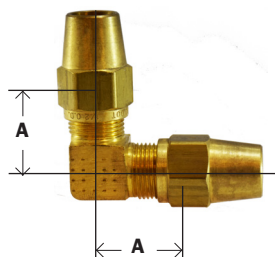

D.O.T. AIR BRAKE - COPPER TUBING

BRASS FITTINGS

SLEEVE

SAE# 120115BA

Part #	Tube O.D.	A	Approx. Wt. Lbs.	List Price
38-161	1/4"	0.25	0.01	0.55
38-162	3/8"	0.31	0.02	0.87
38-163	1/2"	0.38	0.02	0.88
38-164	5/8"	0.44	0.02	1.43
38-165	3/4"	0.50	0.04	3.72

60AB 1360

NUT

SAE# 120111BA

Part #	Tube O.D.	A	Hex	Approx. Wt. Lbs.	List Price
38-170	1/4"	0.75	0.56	0.02	1.79
38-171	3/8"	1.13	0.62	0.04	2.10
38-172	1/2"	1.25	0.81	0.08	4.51
38-173	5/8"	1.38	0.94	0.12	4.70
38-174	3/4"	1.56	1.12	0.18	10.06

20961 61AB 1361

UNION

SAE# 120101BA

Part #	Tube O.D.	A	Hex	Approx. Wt. Lbs.	List Price
38-179	1/4"	0.81	0.44	0.08	6.18
38-180	3/8"	1.10	0.56	0.14	7.79
38-181	1/2"	1.07	0.69	0.24	15.73
38-182	5/8"	1.41	0.81	0.34	21.81
38-183	3/4"				42.57

62AB 1362

TEE

SAE# 120401BA

Part #	Tube O.D.	A	Approx. Wt. Lbs.	List Price
38-188	1/4"	0.62	0.16	14.40
38-189	3/8"	0.82	0.24	15.19
38-190	1/2"	0.94	0.48	28.41

264AB 1364

ELBOW

SAE# 120201BA

Part #	Tube O.D.	A	Approx. Wt. Lbs.	List Price
38-196	1/4"	0.62	0.10	16.03